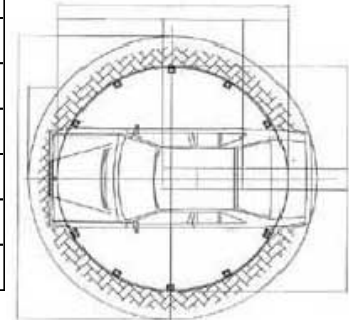

ROTOSTAGE CAPACITIES

MODEL NO.	ROTOSTAGE SIZE	RENTAL RATE FROM	MAXIMUM LOAD (LBS)	HP DRIVE RATING	120/240 VAC NEEDED	EST SETUP OR REMOVAL STAFF-HRS	EST SHIP COST PER MILE	EST TOTAL COST FOR DIY SETUP 500 MILES AWAY
13260	8-ft diameter	$ 1,230.00	2,000	1.0 HP	15A / 7.5A	4-HRS	$.45-$.55	$1,500.--
13261	10 x 12-ft oval	$ 1,662.00	2,850	1.0 HP	15A / 7.5A	6-HRS	$.50-$.60	$1,950.--
13262	12-ft diameter	$	3,500	1.0 HP	15A / 7.5A	7-HRS	$.50-$.60	$2,150.--
13250	18 x 10-ft oval	$ 2,382.00	5,000	1.5 HP	20A / 10A	10-HRS	$.70-$.80	$3,150.--
13251	18-ft diameter	$ 2,862.00	5,500	1.5 HP	20A / 10A	12-HRS	$.80-$.90	$3,750.--
13290	24-in diameter	$ 214.80	300	0.25 HP	2A / NA	30-MIN	$.10-$.15	$300.--
13291	32-in diameter	$ 262.80	500	0.33 HP	3A / NA	45-MIN	$.15-$.20	$400.--
13292	48-in diameter	$ 262.80	450	0.33 HP	3A / NA	60-MIN	$.20-$.25	$500.--

On site setup, direct delivery and accessories additional (if needed)

1-RPM STANDARD ROTATION SPEED

PROGRAMMABLE. Rotostage revolving stage turntables are available with fully adjustable stop and reverse. You can revolve and reverse your rotating stage across its operating range and repeat within 99.5% accuracy.

REMOTE CONTROL. Forward-Off-Reverse on larger models are by hand-held control box on a 25-ft tether. Smaller units are simple flip switch to reverse.

SINGLE 120-VAC CIRCUIT POWER. Rotostage is driven by a single 120-VAC 1-HP or 1.5-HP motor. You only need provide one standard circuit to power it!